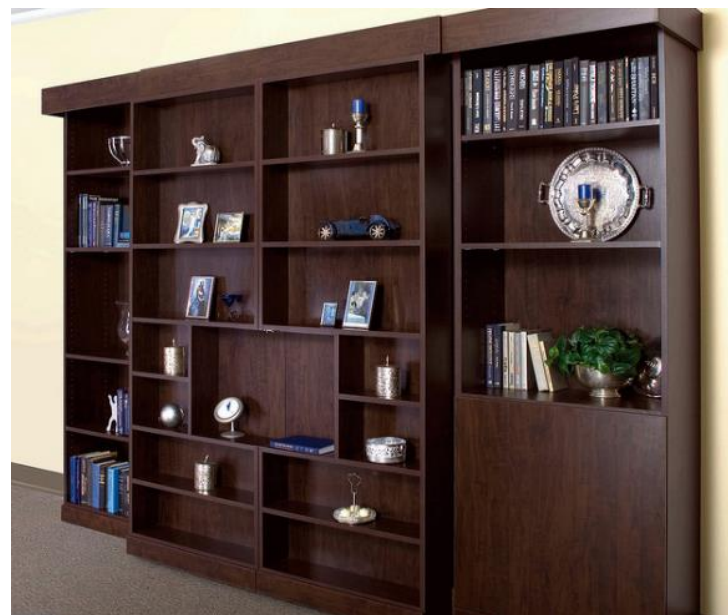

Jefferson

more **SPACE** place

- Tracked shelved doors slide open
- Built in night stands
- Over 50' of shelf space
- 75lb capacity for each door
- Sliding doors are self-centering
- Outer and inner cushioned stops

Full:

121-3/4" w x 23-1/4" d x 87-5/8" h
81" bp

121-3/4" w x 28-1/4" d x 87-5/8" h
86" bp

Queen:

128-1/2" w x 23-1/4" d x 92-5/8" h
86" bp

128-1/2" w x 28-1/4" d x 92-5/8" h
91" bp

more **SPACE** place®

Jim Collins