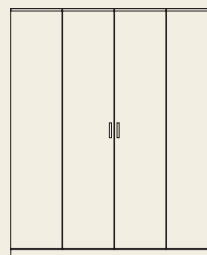

MURPHY BED TWIN

45" w x 15" d x 85" h : 81" bp

45" w x 20" d x 85" h : 86" bp

MURPHY BED TWIN XL

45" w x 15" d x 90" h : 86" bp

45" w x 20" d x 90" h : 91" bp

MURPHY BED FULL

60" w x 15" d x 85" h : 81" bp

60" w x 20" d x 85" h : 86" bp

MURPHY BED QUEEN

66" w x 15" d x 90" h : 86" bp

66" w x 20" d x 90" h : 91" bp

MURPHY BED KING

84" w x 15" d x 90" h : 86" bp

84" w x 20" d x 90" h : 91" bp

* Side cabinets are optional.

8" or 12" mattress.

All models are also offered in 15" & 20" depth.

Murphy bed frame with upholstered foundation.

We Make Room For Living

Atlanta/Buckhead
3145 Peachtree Rd. Suite 109
404.467.9099
www.murphybedatlanta.com
info.atl@morespaceplace.com